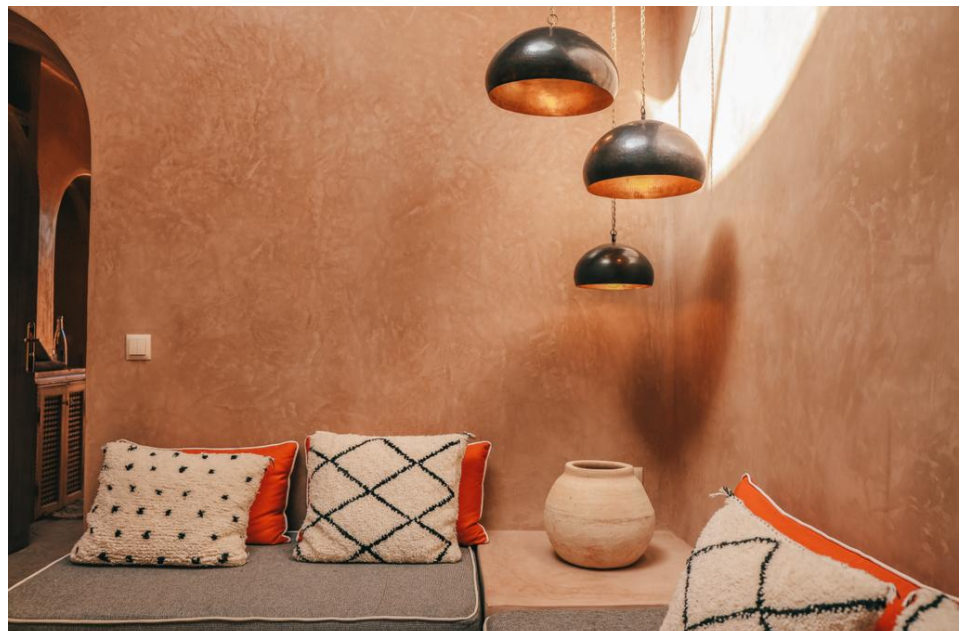

100% Natural Clay & Lime Plasters

ClayLime is a Producer of top-of-the-range natural decorative coatings.

The Natural coatings, Claystone, Creatina, Monosoft and TadelaktPro, impart unmatched elegance and resistance to all types of surfaces, floors, interior and exterior walls, furniture, bathrooms and walk-in shower's walls. For over 10 years, these natural and innovative products have demonstrated superb & consistent performances. The natural coating systems Claystone, Creatina, Monosoft and TadelaktPro are manufactured and commercialized under an exclusive license granted by C.H. Gernaert (sole owner of the products rights). The ClayLime coatings are available in more than 10 countries through a network of distributors and partners who share the same values as ClayLime.