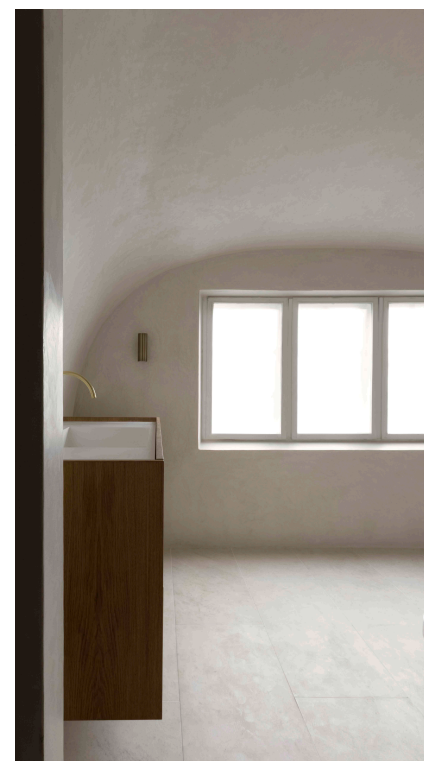

TadelaktPro™

TadelaktPro™ by ClayLime® is a product that combines tradition and technology, inspired by an age-old oriental technique. This ecological lime coating acts as a fungicide and a natural humidity and temperature regulator, giving a smooth, warm rendering with silky colours. The coating par excellence for water features. Apply by a professional and very durable, TadelaktPro™ places the most prestigious finishes within the reach of your home interior.

The advantages of TadelaktPro

- Ecological limestone-based coating
- Results exactly the same as Moroccan tadelakt
  - Far easier to use
- Silky, warm and sensual to the touch
  - Waterproof, ideal for wet rooms
- Can be applied to any stable substrate on floors and walls